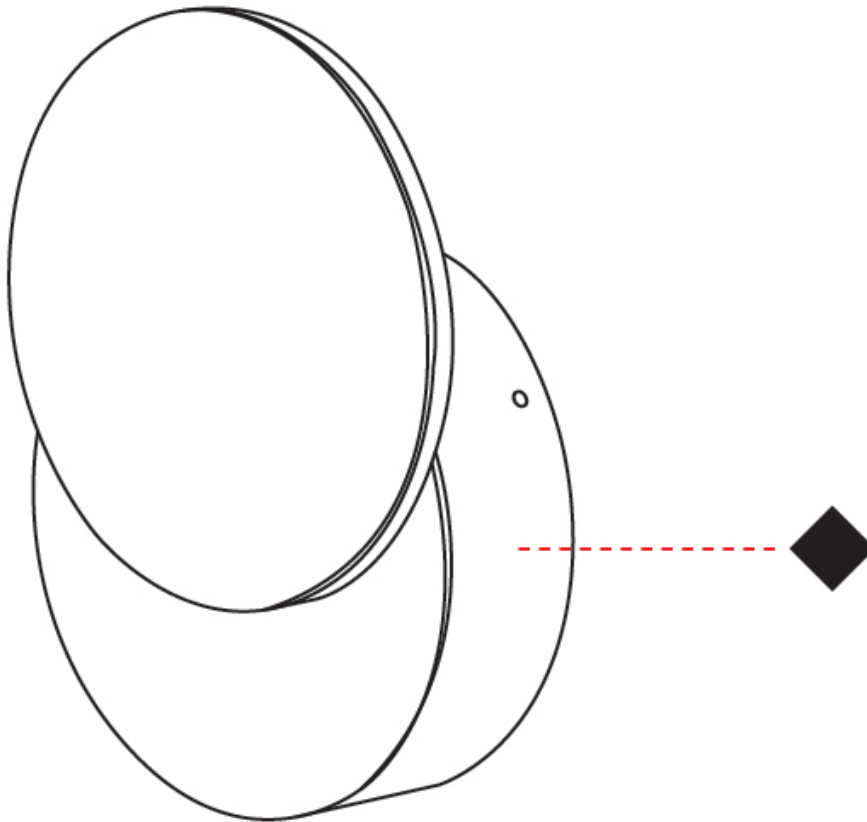

LUOMU 1 SURFACE

D72023-

PROJECT

TYPE

SPECIFIER

QUANTITY

DATE

D